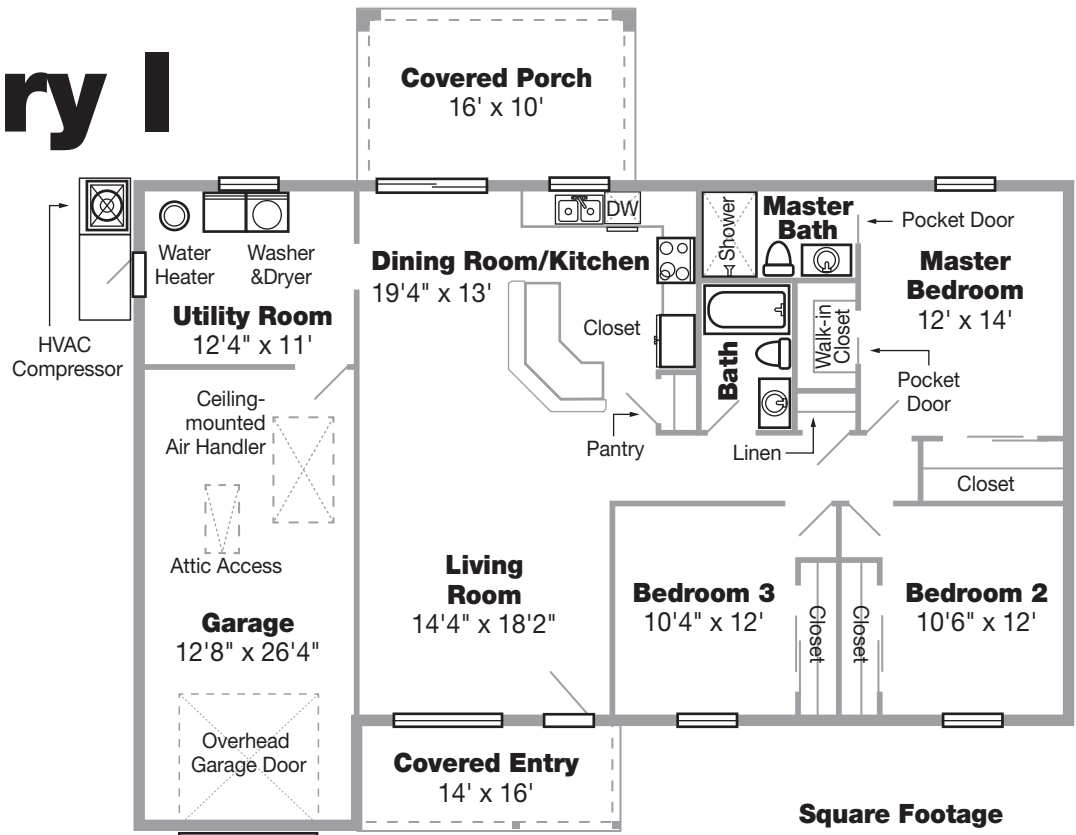

FLOOR PLAN:

The Cory I

FEATURES

The Cory I boasts 1,500 square feet of luxurious living space. As with our other models it's crafted with our customary top-quality workmanship and finished with some of the finest materials available in today's marketplace. This model features:

- A oversized single-car garage that allows for additional workspace
- A spacious utility and laundry room with plenty of room to work
- An expansive floor plan with an open living room, dining room, and kitchen
- A welcoming and inviting covered entry at the front of the house
- A large, comfortable covered porch providing a relaxed space for entertaining, cooking on an outdoor grill, or just enjoying the gorgeous Florida weather

Square Footage

Living	1,515
Garage	527
Covered Entry	92
Covered Porch	160
Total	2,294

Cory Winningham: (407) 463-4942, corywinningham@yahoo.com
Deborah Winningham: (407) 463-4204, deborahcory@yahoo.com
 P.O. Box 70 ■ Morriston, Florida ■ 32668-0070 ■ www.HomesByAnnDavid.com